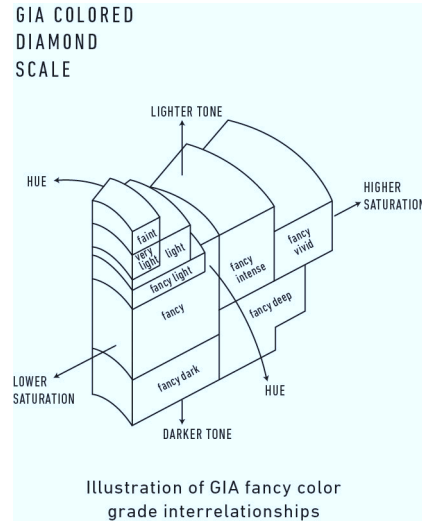

Verify this report at GIA.edu

GIA NATURAL COLORED DIAMOND REPORT

February 21, 2019
 Report Type Identification and Origin Report
 GIA Report Number 7311848749
 Shape and Cutting Style . Round-Cornered Rectangular
 Modified Brilliant
 Measurements 5.26 x 3.61 x 1.48 mm
 Carat Weight 0.28 carat
 Color Grade Fancy Dark Gray-Yellowish Green
 Color Origin Natural
 Color Distribution Uneven

Inscription(s): GIA 7311848749

Comments: The color of this stone changes temporarily when gently heated, or when left in darkness for a period of time and is known in the trade as "CHAMELEON".

ADDITIONAL INFORMATION